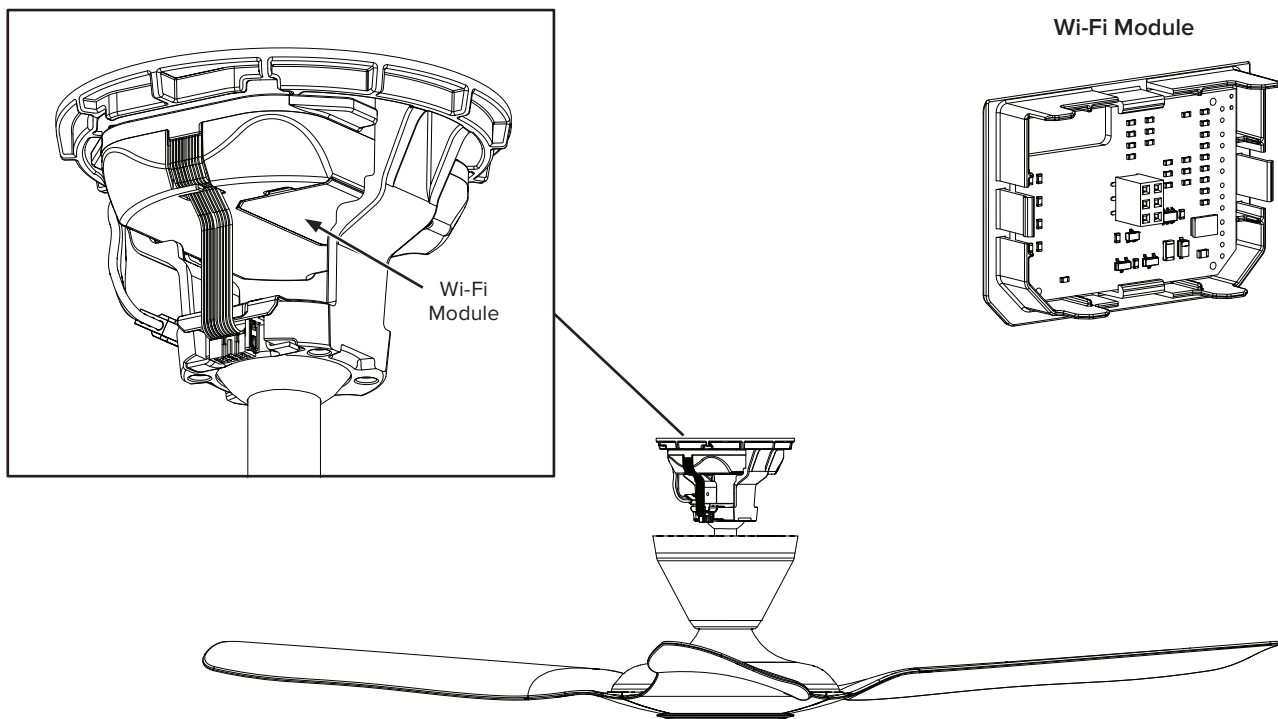

Accessory:

Haiku L Wi-Fi Module

TECHNICAL SPECIFICATIONS

The Haiku L Wi-Fi Module allows you to personalize your fan's comfort settings with the Haiku app, use voice commands with Amazon Alexa, and group it with other Wi-Fi enabled Haiku products.

The module can be purchased as an add-on accessory, and is easily installed in the fan's control box.

FEATURES

- **Voice Control** — Use simple voice commands to control your fan with Amazon Alexa-enabled devices.
- **Haiku App** — Use the Haiku App to control fan speed, light brightness, and Whoosh Mode from your mobile device. You can also schedule your fan to turn on only when you know you'll need it.
- **Over-the-Air Updates** — Conveniently update your fan's software from your mobile device.

TECHNICAL SPECIFICATIONS

MODEL NUMBER	COMPATIBLE PRODUCTS	INSTALLATION	WIRELESS FREQUENCY	WI-FI STANDARD
005982	Haiku L	Simple installation in fan control box	2.4 GHz	802.11 b/g/n

USA
BIGASSFANS.COM
855-694-2458

CANADA
BIGASSFANS.COM
844-924-4277

AUSTRALIA
BIGASSFANS.COM/AU
1-300-244-277

SINGAPORE
BIGASSFANS.COM/SG
+65 6709 8500