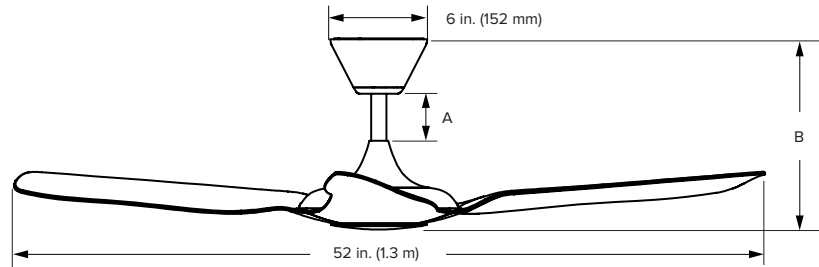

HAIKU L

WITH IMPRESSIVE AIRFLOW AND A CLEAN AESTHETIC, HAIKU L BRINGS COMFORT AND ELEGANCE WITHIN REACH.

Downrod Lengths¹							
Downrod (A)	Included			Optional			
		6 in. (142.5 mm)	12 in. (269.5 mm)	23 in. (574.5 mm)	36 in. (897.5 mm)	52 in. (1304.5 mm)	64 in. (1608.5 mm)
Fan Height (B)	11.4 in. (289 mm)	16.4 in. (417 mm)	28.4 in. (721 mm)	41.1 in. (1044 mm)	57.1 in. (1451 mm)	69 in. (1755 mm)	
Ceiling Height	≥ 8 ft (≥ 2.4 m)	≥ 9 ft (≥ 2.7 m)	≥ 10 ft (≥ 3 m)	≥ 11 ft (≥ 3.4 m)	≥ 12 ft (≥ 3.7 m)	≥ 13 ft (≥ 4 m)	

Fan Specifications							
Diameter	Environment	CFM (Min/Max)	Max Speed	Watts (Min/Max)	Input Power	Weight	Sound Level²
52 in. (1.5 m)	Indoor	1,675/5,604 CFM	181 RPM	3.1/18.9 W	100–120 VAC, 50/60 Hz, 1 Φ	11 lb (5 kg)	<35 dBA at max speed

Light Specifications			
Watts	Output	Color Temp	CRI
20 W	988 Lumens	2700 K	82

Construction Features					
Airfoils	Motor	Controls³	Integrated LED Light	Mounting	Accessories
Hybrid resin construction	High-efficiency, brushless DC/EC motor	Handheld remote Haiku L Wall Control Voice control (Wi-Fi module) 0–10 V	Settings include on/off, Sleep mode, and 16 dimmable light levels Life expectancy of 50,000 hours	Flat or sloped ceilings 8 ft (2.4 m) or taller	Haiku L Wall Control Wi-Fi Module 0–10 V Module

Ordering Information				
Diameter	Input Power	Finish	Country	Motor
L3127				00E-V03
L3127 52 in. (1.3 m)	X5: 120 V X6: 240 V	PB: Hybrid Resin, Black PW: Hybrid Resin, White	00: US/CA/MX 01: Europe 03: Saudia Arabia, UAE	00E-V03: L52