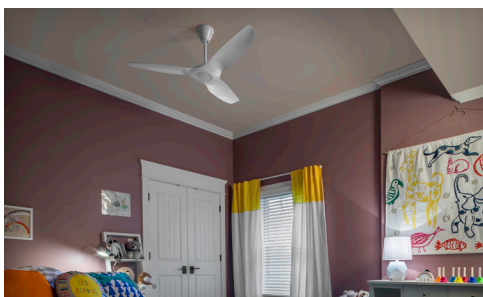

INNOVATIVE STYLE, COOLING COMFORT

Bid farewell to drooping paddle fans with their pull chains and constant rattling—there's a calmer, cooler, more convenient way to stay comfortable. Haiku L delivers powerful airflow without the noise and features a minimalist modern design for luxury that looks great and feels even better.

- ✓ Create a more comfortable and engaging space for family, friends, and guests
- ✓ Save up to 30% on cooling costs with reduced A/C runtime
- ✓ Enhance your space's visual appeal with Haiku L's sleek design
- ✓ Enjoy ease of control through Haiku L's mobile app
- ✓ Broad, high-traffic areas

Haiku L Transforms Your Comfort Here:

- ✓ Homes
- ✓ Offices
- ✓ Classrooms
- ✓ Restaurants
- ✓ Retail spaces
- ✓ Recreational areas

KEEP YOUR COOL AND YOUR CASH

Haiku L's whisper-quiet EC motor and three-bladed design are incredibly efficient, providing cooling comfort at a fraction of the cost of A/C. In the mid-afternoon heat, Haiku L's airflow makes people feel up to 10 °F (6 °C) cooler, allowing users to raise their thermostat setpoints and reduce A/C usage while maintaining personal comfort within their spaces.

Key Features

- ✓ 52-inch diameter with integrated LED
- ✓ Patented EC motor for silent, efficient operation
- ✓ Black and white finishes available
- ✓ Hybrid-resin airfoils for optimal airflow and durability
- ✓ Universal mount for flat or sloped ceilings
- ✓ Subtly designed standard remote; wall control optional
- ✓ Optional Wi-Fi module enables mobile app control and voice commands
- ✓ 5-year residential warranty; 3-year non-residential