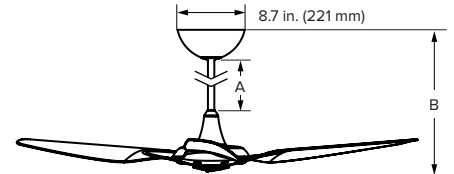

Universal Mount

Sloped or flat ceilings from 9–18 ft (2.7–5.5 m)

Universal Mount Downrod Lengths

Downrod (A)¹	Included			Optional		
		20 in. (508 mm)	32 in. (813 mm)	7 in. (178 mm)	48 in. (1219 mm)	60 in. (1524 mm)
Fan Height (B)²	29 in. (737 mm)	41 in. (1041 mm)	16 in. (406 mm)	57 in. (1448 mm)	69 in. (1753 mm)	
Ceiling Height	9.5–11 ft (2.9–3.4 m)	11–13 ft (3.4–4 m)	9–11 ft (2.7–2.9 m)	13–14 ft (4–4.3 m)	>14 ft (>4.3 m)	

Aluminum Fan Specifications

Diameter	Mount	Weight³	Max Speed	Airflow Min/Max	Watts Min/Max	Operating Voltage	Ambient Operational Temperature	Sound Level⁴
52 in. (127 cm)	Low Profile	16.5 lb (7.5 kg)	177 RPM	1,301 / 5,629 cfm	2.2 / 15.6 W	100–240 VAC, 1 Φ, 50–60 Hz	32° to 104° F (0° to 40° C)	<35 dba at max speed³
	Standard	16.5 lb (7.5 kg)	200 RPM	1,389 / 6,713 cfm	2.1 / 20.7 W			
	Universal	15.5 lb (7 kg)	200 RPM	1,389 / 6,713 cfm	2.1 / 20.7 W			
60 in. (150 cm)	Low Profile	18.5 lb (8.4 kg)	177 RPM	1,070 / 6,698 cfm	1.9 / 18.4 W			
	Standard	18.5 lb (8.4 kg)	200 RPM	1,194 / 8,629 cfm	1.9 / 26.8 W			
	Universal	17.5 lb (8 kg)	200 RPM	1,194 / 8,629 cfm	1.9 / 26.8 W			
84 in. (213 cm)	Universal	26 lb (11.8 kg)	135 RPM	5,983 / 19,292 cfm	4.2 / 53.7 W			

Bamboo Fan Specifications

Diameter	Mount	Weight³	Max Speed	Airflow Min/Max	Watts Min/Max	Operating Voltage	Ambient Operational Temperature	Sound Level⁴
52 in. (127 cm)	Low Profile	14 lb (6.4 kg)	177 RPM	1,483 / 5,866 cfm	2.2 / 19.2 W	100–240 VAC, 1 Φ, 50–60 Hz	32° to 104° F (0° to 40° C)	<35 dba at max speed
	Standard	14 lb (6.4 kg)	200 RPM	1,427 / 6,597 cfm	2.3 / 26.6 W			
	Universal	13 lb (5.9 kg)	200 RPM	1,427 / 6,597 cfm	2.3 / 26.6 W			
60 in. (150 cm)	Low Profile	16 lb (7.3 kg)	177 RPM	876 / 6,165 cfm	1.9 / 15.5 W			
	Standard	16 lb (7.3 kg)	200 RPM	1,038 / 7,673 cfm	1.8 / 21.4 W			
	Universal	15 lb (6.8 kg)	200 RPM	1,038 / 7,673 cfm	1.8 / 21.4 W			
84 in. (213 cm)	Universal	21 lb (9.5 kg)	135 RPM	4,661 / 15,378 cfm	3.8 / 39.2 W			

USA
BIGASSFANS.COM
877-244-3267

CANADA
BIGASSFANS.COM
844-924-4277

AUSTRALIA
BIGASSFANS.COM/AU
1300 244 277

SINGAPORE
BIGASSFANS.COM/SG
65 6709 8500

MALAYSIA
BIGASSFANS.COM/SG
603 5565 0888