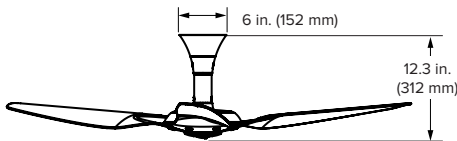

Low Profile Mount

Flat ceilings as low as 8 ft (2.4 m)