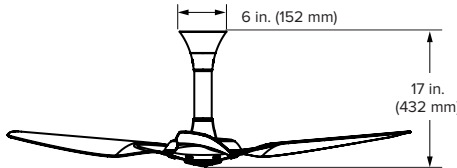

Standard Mount

Flat ceilings from 8.5–11 ft (2.5–3.4 m)